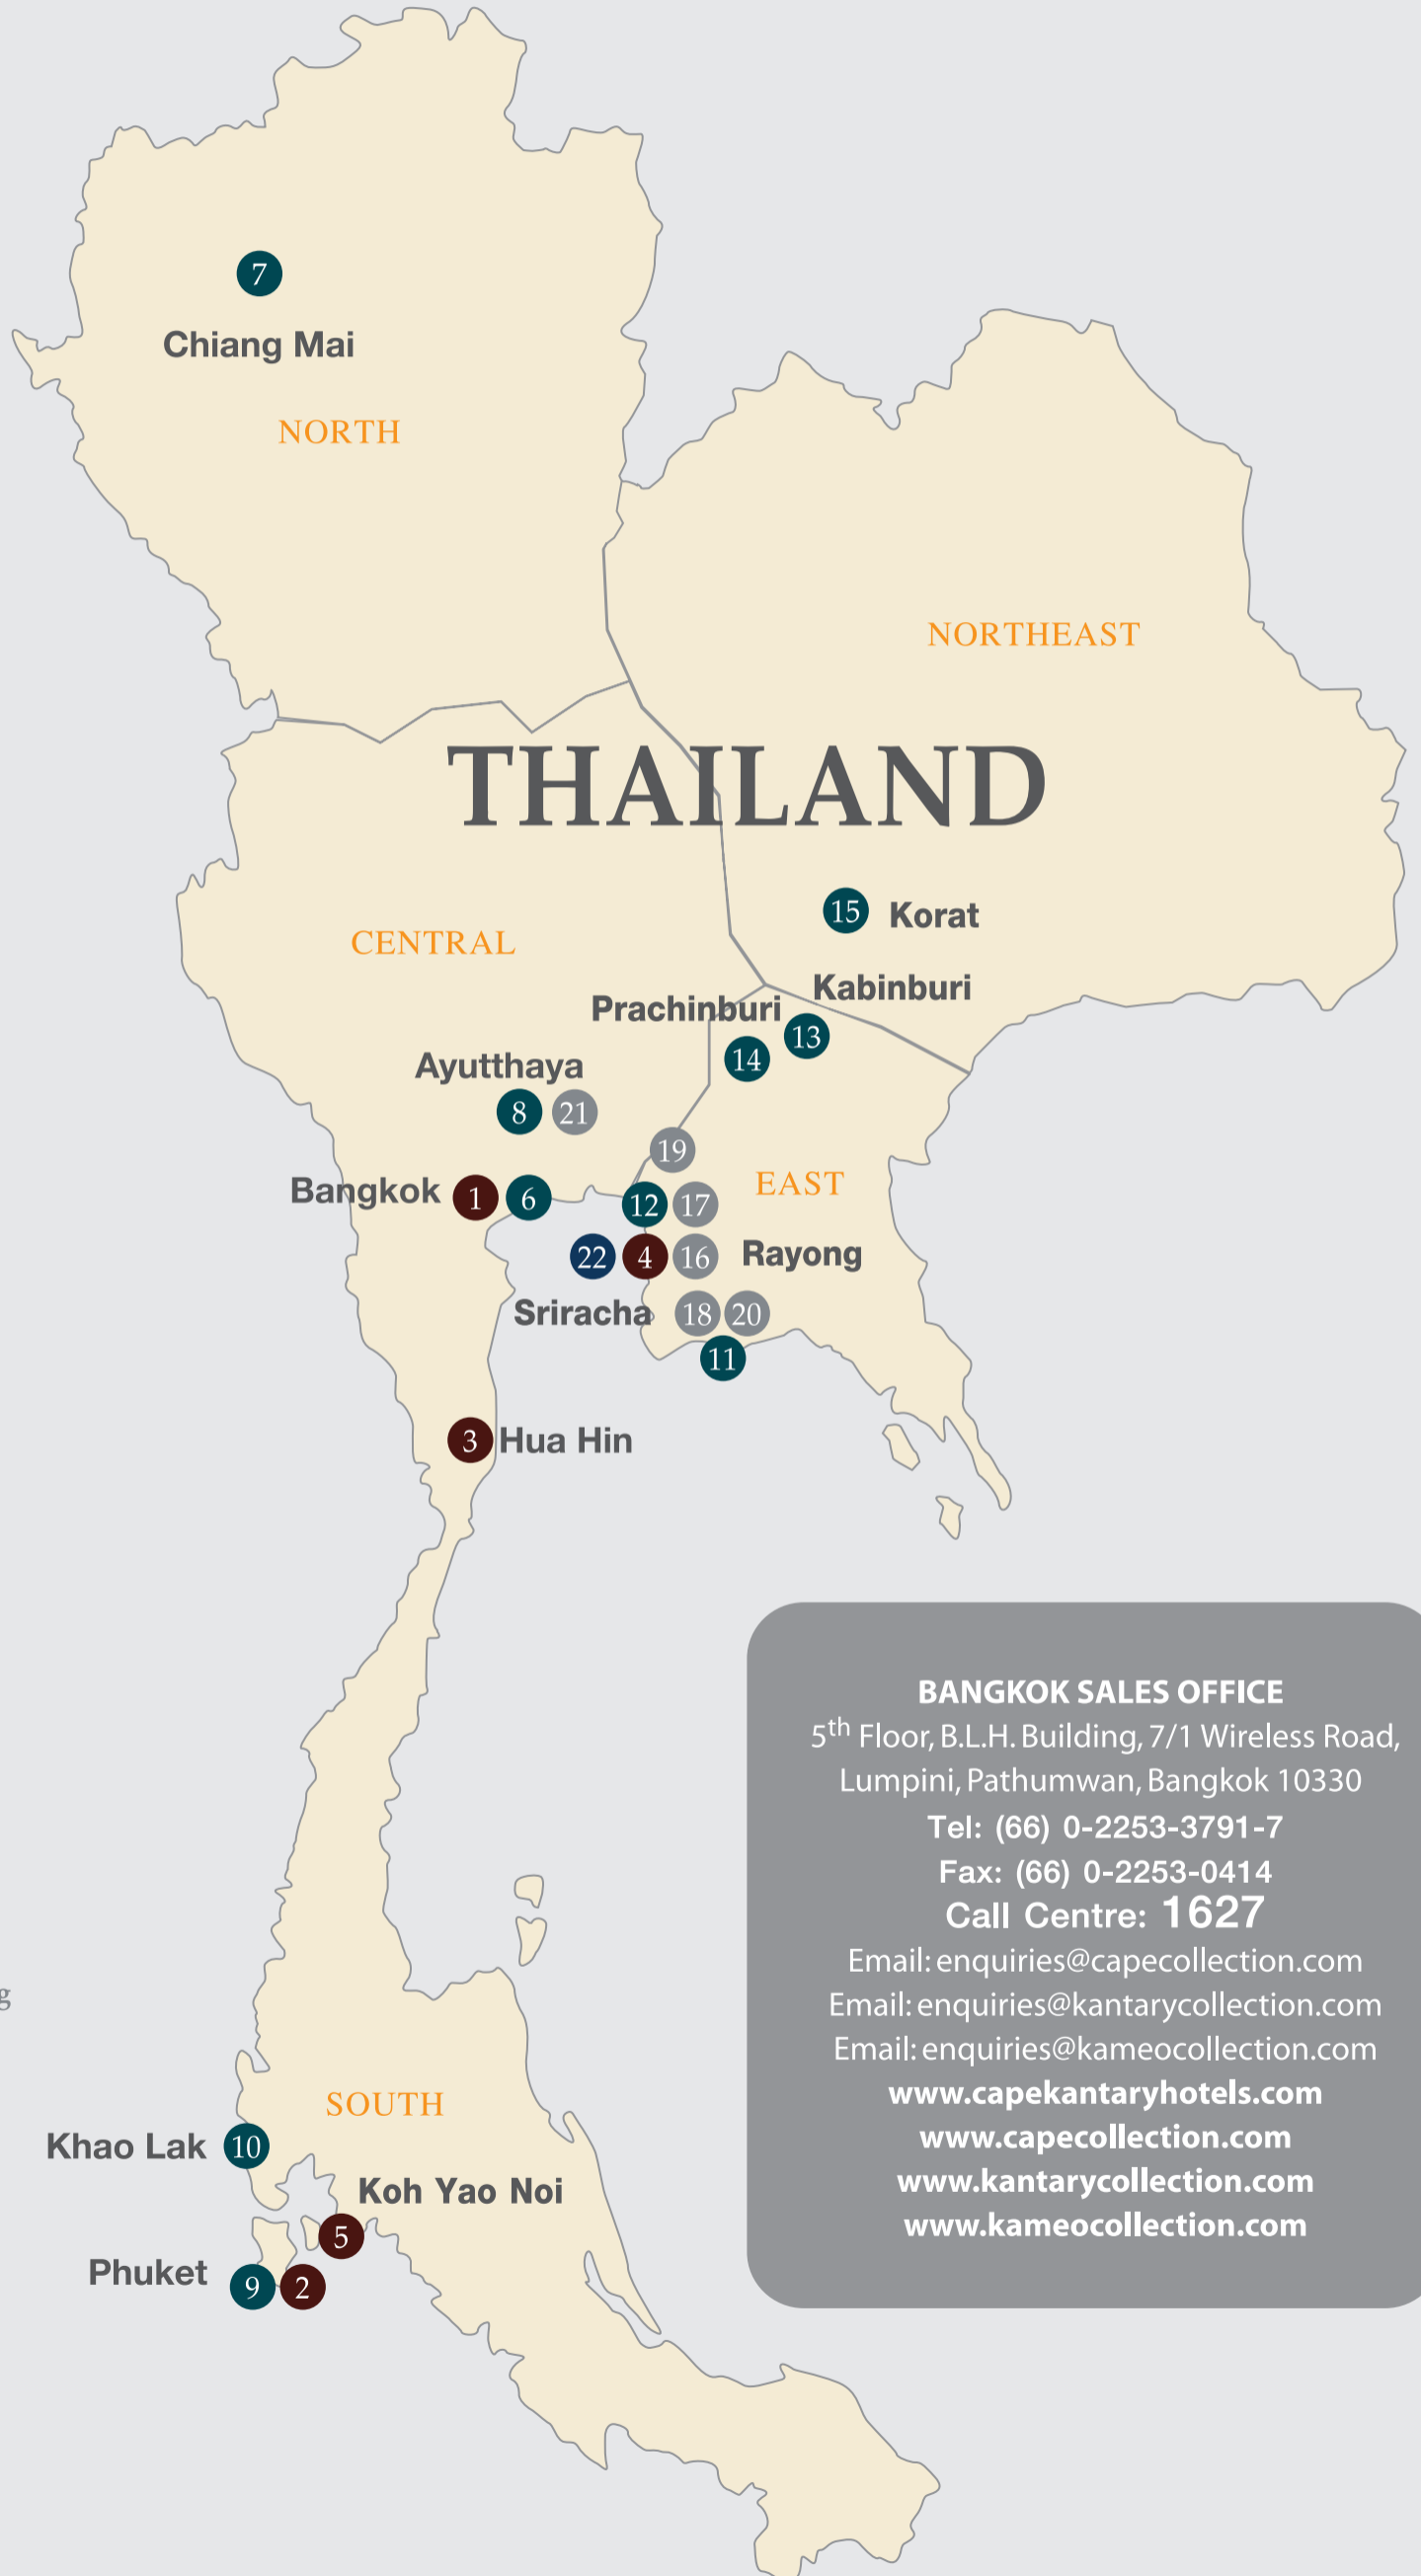

CAPE & KANTARY HOTELS

CAPE HOTEL COLLECTION

- 1 Cape House, Bangkok
- 2 Cape Panwa Hotel, Phuket
- 3 Cape Nidhra Hotel, Hua Hin
- 4 Cape Racha Hotel, Sriracha
- 5 Cape Kudu Hotel, Koh Yao Noi

KANTARY COLLECTION HOTELS & SERVICED APARTMENTS

- 6 Kantary House, Bangkok
- 7 Kantary Hills, Chiang Mai
- 8 Kantary Hotel, Ayutthaya
- 9 Kantary Bay, Phuket
- 10 Kantary Beach, Khao Lak
- 11 Kantary Bay, Rayong
- 12 Kantary Bay, Sriracha
- 13 Kantary Hotel, Kabinburi
- 14 Kantary 304 Hotel, Prachinburi
- 15 Kantary Hotel, Korat

KAMEO COLLECTION BY KANTARY HOTELS & SERVICED APARTMENTS

- 16 Kameo House, Sriracha
- 17 Karavel House, Sriracha
- 18 Kameo Grand, Rayong
- 19 Kameo Hotel, Amata, Bangpakong
- 20 Classic Kameo, Rayong
- 21 Classic Kameo, Ayutthaya

SOMEWHERE —KOH SICHANG, THAILAND—

- 22 Somewhere, Koh Sichang

BANGKOK SALES OFFICE
5th Floor, B.L.H. Building, 7/1 Wireless Road,
Lumpini, Pathumwan, Bangkok 10330
Tel: (66) 0-2253-3791-7
Fax: (66) 0-2253-0414
Call Centre: **1627**
Email: enquiries@capecollection.com
Email: enquiries@kantarycollection.com
Email: enquiries@kameocollection.com
www.cekantaryhotels.com
www.cepollection.com
www.kantarycollection.com
www.kameocollection.com